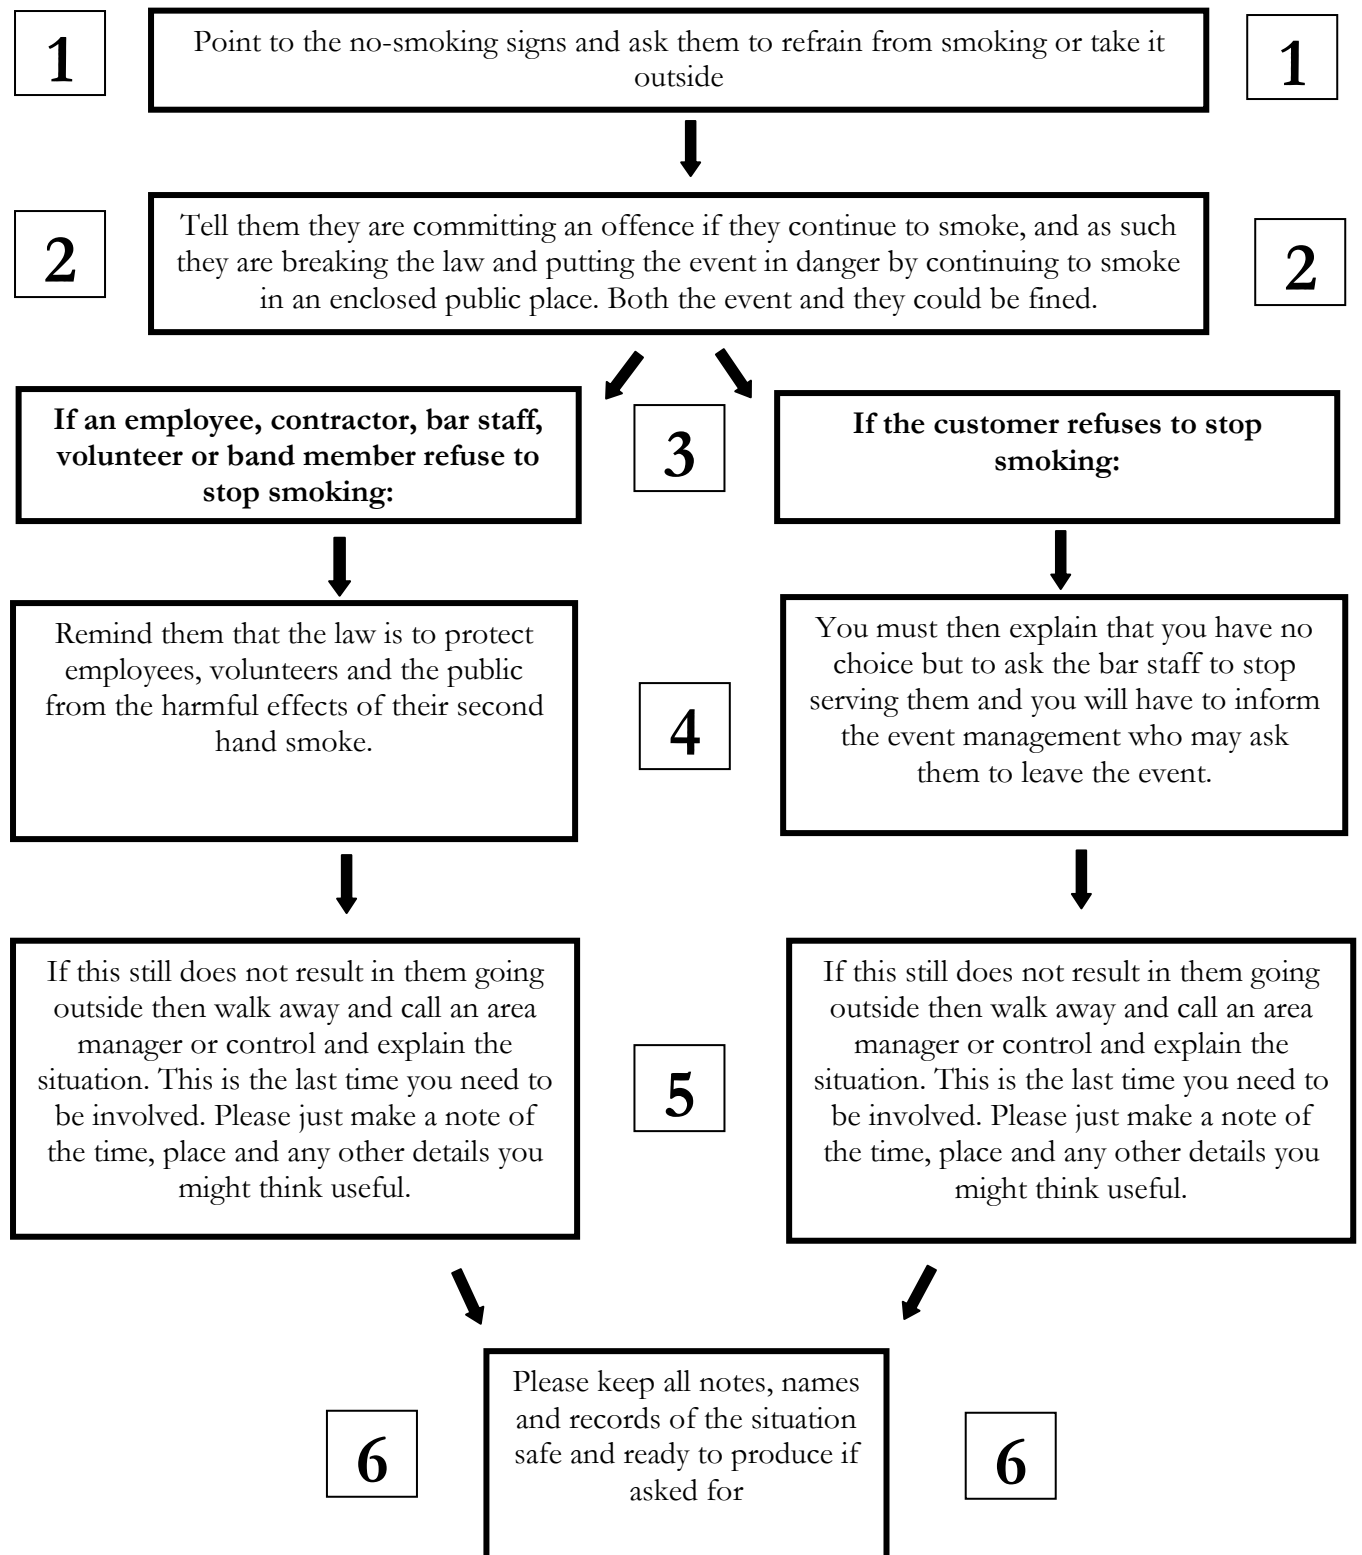

In case you have to deal with a smoker in a smoke free place. This could be in the event control, toilets and marquee; both back stage and or bar.

If you are marshalling an event in an enclosed public area as described above, you have a responsibility to try and prevent people from smoking in them. If someone does smoke in any place you are marshalling and it is classed an enclosed public area, here are some practical steps you might take to deal with them.